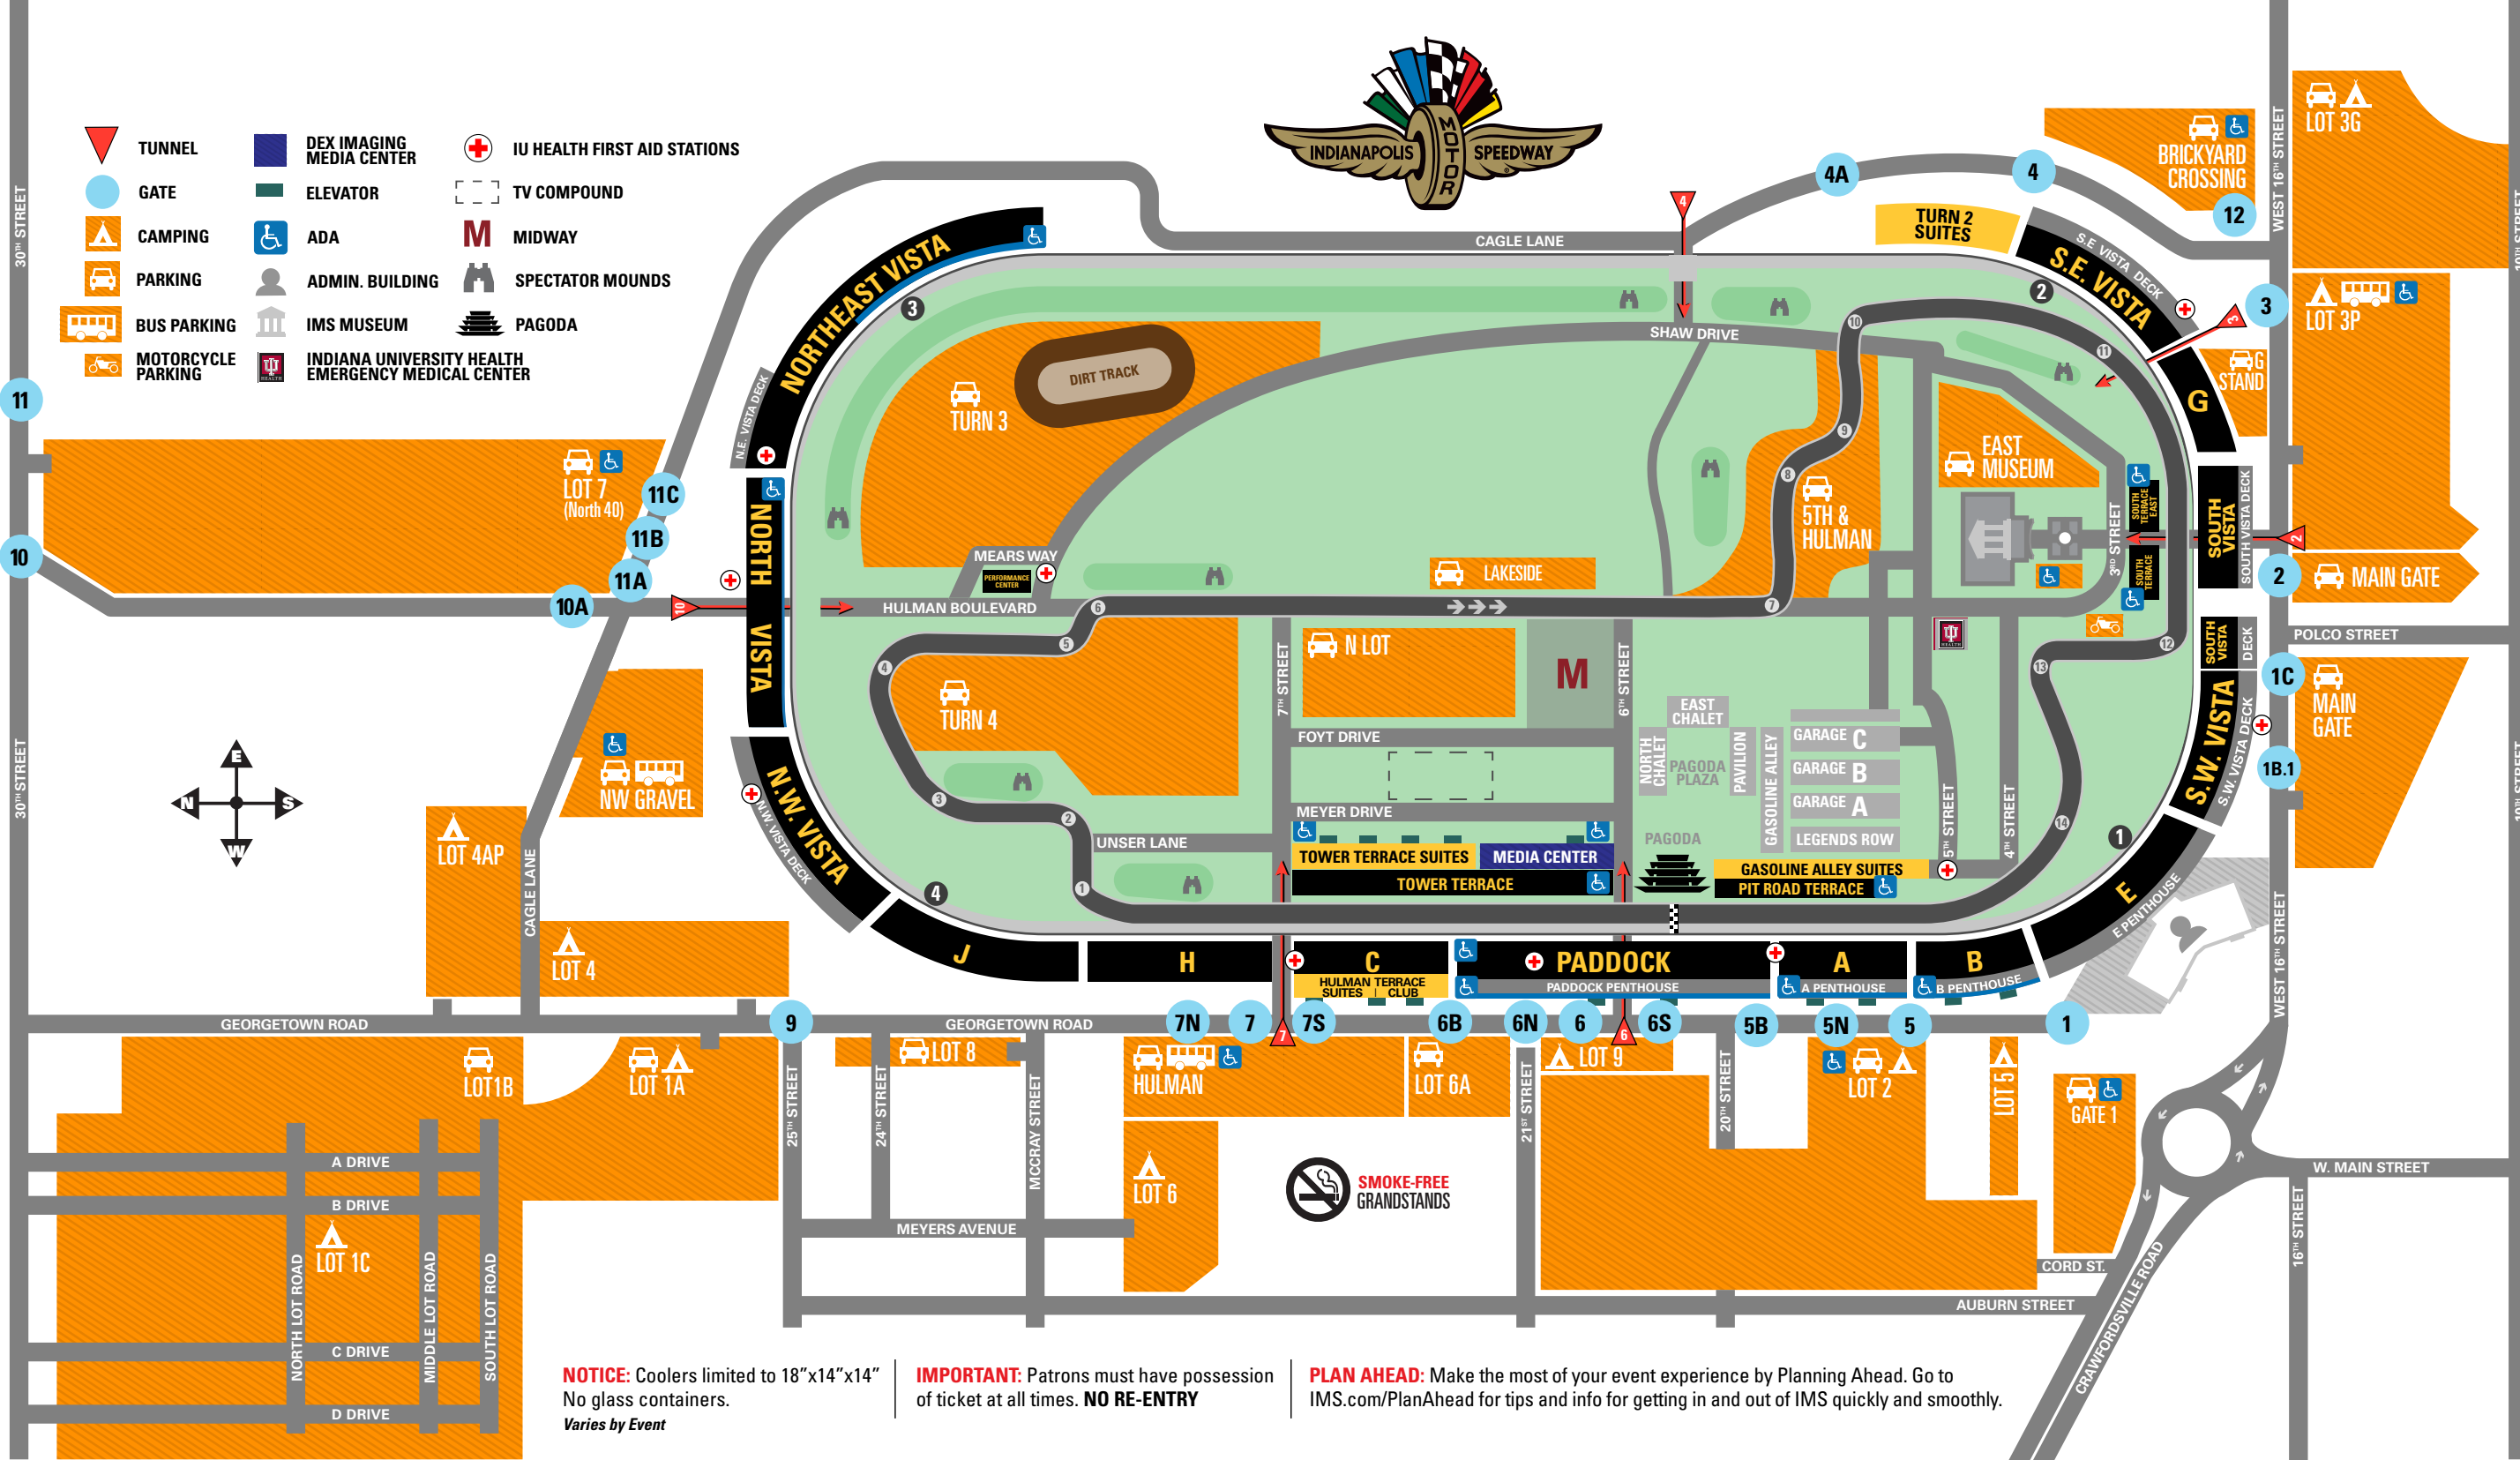

- TUNNEL
- GATE
- CAMPING
- PARKING
- BUS PARKING
- MOTORCYCLE PARKING
- DEX IMAGING MEDIA CENTER
- ELEVATOR
- ADA
- ADMIN. BUILDING
- IMS MUSEUM
- IU HEALTH FIRST AID STATIONS
- TV COMPOUND
- MIDWAY
- SPECTATOR MOUNDS
- PAGODA
- INDIANA UNIVERSITY HEALTH EMERGENCY MEDICAL CENTER

**NOTICE:** Coolers limited to 18"x14"x14"  
No glass containers.  
*Varies by Event*

**IMPORTANT:** Patrons must have possession of ticket at all times. **NO RE-ENTRY**

**PLAN AHEAD:** Make the most of your event experience by Planning Ahead. Go to [IMS.com/PlanAhead](https://www.ims.com/PlanAhead) for tips and info for getting in and out of IMS quickly and smoothly.